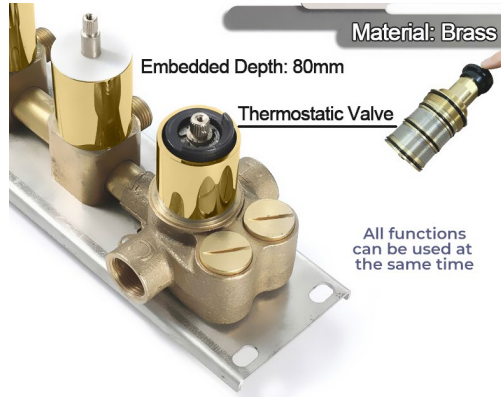

WATERFALL RAINFALL MIST THERMOSTATIC LED TOUCH PANEL CONTROLLED RECESSED CEILING MOUNT GOLD SHOWER SYSTEM WITH JETTED BODY SPRAYS AND HAND SHOWER SPECIFICATIONS

Shower Head

Product shown is only for installation display purpose

- Shower Panel /Hose Material: 304 Stainless Steel
- Shower Head Size: 800*600 mm
- Showerheads Install: Embedded Ceiling Mounted
- Concealed Mixer Install: Wall-Mounted
- LED Shower Head Functions: Rainfall, Waterfall, Mist
- Water Pressure: 0.3 MPA
- Water Flow: 16L/min~28L/min
- Shower Accessories Material: Brass
- LED Light: Need to Connect Power
- Shower Hose Length: 1.5M
- AC: 100-265V 50/60Hz
- Music: Need Bluetooth

Touch Panel Control

All dimensions and specifications are nominal and may vary. Use actual products for accuracy in critical situations.

Shower Mixer

Product shown is only for installation display purpose

Hand Shower

Shower Mixer Connections

Spout

Body Jet

FEATURES

- Material: Brass
- Base Plate Height: 5-1/8"
- Base Plate Width: 5-1/8"
- Jet Surface Area: 3-1/8"
- Surface Depth: 1/4"
- Adjustment Angle: 5°
- Male NPT Connection: 1/2"
- Maximum Flow Rate: 2.5 GPM (9.5L/min) max @ 80 psi