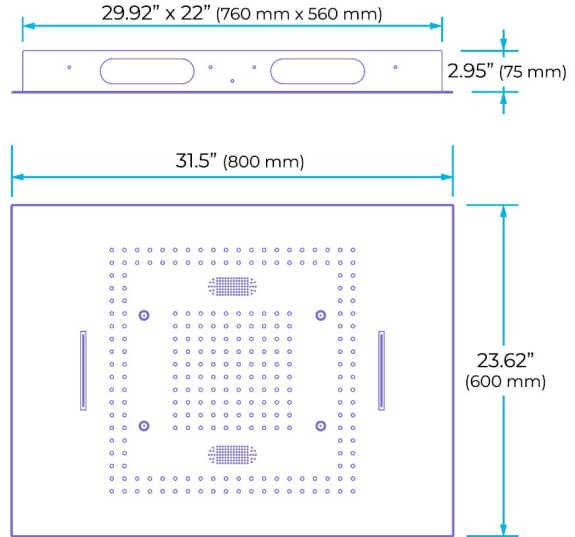

WATERFALL RAINFALL MIST THERMOSTATIC LED TOUCH PANEL CONTROLLED RECESSED CEILING MOUNT GOLD SHOWER SYSTEM WITH JETTED BODY SPRAYS AND HAND SHOWER SPECIFICATIONS

Shower Head

Product shown is only for installation display purpose

- Shower Panel /Hose Material: 304 Stainless Steel
- Shower Head Size: 800*600 mm
- Showerheads Install: Embedded Ceiling Mounted
- Concealed Mixer Install: Wall-Mounted
- LED Shower Head Functions: Rainfall, Waterfall, Mist
- Water Pressure: 0.3 MPA
- Water Flow: 16L/min~28L/min
- Shower Accessories Material: Brass
- LED Light: Need to Connect Power
- Shower Hose Length: 1.5M
- AC: 100-265V 50/60Hz
- Music: Need Bluetooth

Touch Panel Control

All dimensions and specifications are nominal and may vary. Use actual products for accuracy in critical situations.

Shower Mixer

Product shown is only for installation display purpose

Hand Shower

Shower Mixer Connections

Spout

Body Jet

FEATURES

- Material: Brass
- Base Plate Height: 5-1/8"
- Base Plate Width: 5-1/8"
- Jet Surface Area: 3-1/8"
- Surface Depth: 1/4"
- Adjustment Angle: 5°
- Male NPT Connection: 1/2"
- Maximum Flow Rate: 2.5 GPM (9.5L/min) max @ 80 psi