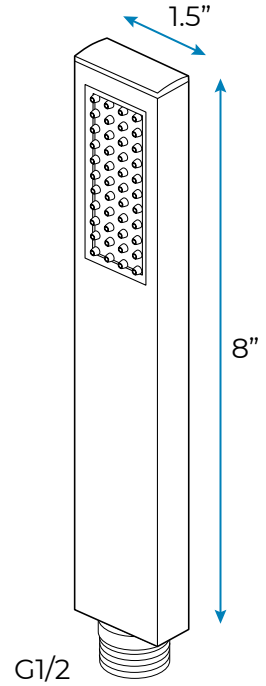

- Shower Panel /Hose Material: 304 Stainless Steel
- Shower Head Size: 800*600 mm
- Showerheads Install: Embedded Ceiling Mounted
- Concealed Mixer Install: Wall-Mounted
- LED Shower Head Functions: Rainfall, Waterfall, Mist
- Water Pressure: 0.3 MPA
- Water Flow: 16L/min~28L/min
- Shower Accessories Material: Brass
- LED Light: Need to Connect Power
- Shower Hose Length: 1.5M
- AC: 100-265V 50/60Hz
- Music: Need Bluetooth

Touch Panel Control

All dimensions and specifications are nominal and may vary. Use actual products for accuracy in critical situations.

Shower Mixer

Product shown is only for installation display purpose

Hand Shower

Shower Mixer Connections

Spout

Body Jet

FEATURES

- Material: Brass
- Base Plate Height: 5-1/8"
- Base Plate Width: 5-1/8"
- Jet Surface Area: 3-1/8"
- Surface Depth: 1/4"
- Adjustment Angle: 5°
- Male NPT Connection: 1/2"
- Maximum Flow Rate: 2.5 GPM (9.5L/min) max @ 80 psi