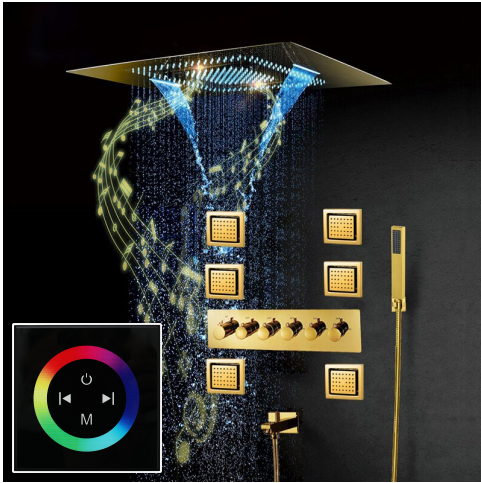

WATERFALL RAINFALL MIST THERMOSTATIC LED TOUCH PANEL CONTROLLED RECESSED CEILING MOUNT GOLD SHOWER SYSTEM WITH JETTED BODY SPRAYS AND HAND SHOWER SPECIFICATIONS

Shower Head

Product shown is only for installation display purpose

- Shower Panel /Hose Material: 304 Stainless Steel
- Shower Head Size: 800*600 mm
- Showerheads Install: Embedded Ceiling Mounted
- Concealed Mixer Install: Wall-Mounted
- LED Shower Head Functions: Rainfall, Waterfall, Mist
- Water Pressure: 0.3 MPA
- Water Flow: 16L/min~28L/min
- Shower Accessories Material: Brass
- LED Light: Need to Connect Power
- Shower Hose Length: 1.5M
- AC: 100-265V 50/60Hz
- Music: Need Bluetooth

Touch Panel Control

All dimensions and specifications are nominal and may vary. Use actual products for accuracy in critical situations.

Shower Mixer

Product shown is only for installation display purpose

Hand Shower

Shower Mixer Connections

Spout

Body Jet

FEATURES

- Material: Brass
- Base Plate Height: 5-1/8"
- Base Plate Width: 5-1/8"
- Jet Surface Area: 3-1/8"
- Surface Depth: 1/4"
- Adjustment Angle: 5°
- Male NPT Connection: 1/2"
- Maximum Flow Rate: 2.5 GPM (9.5L/min) max @ 80 psi