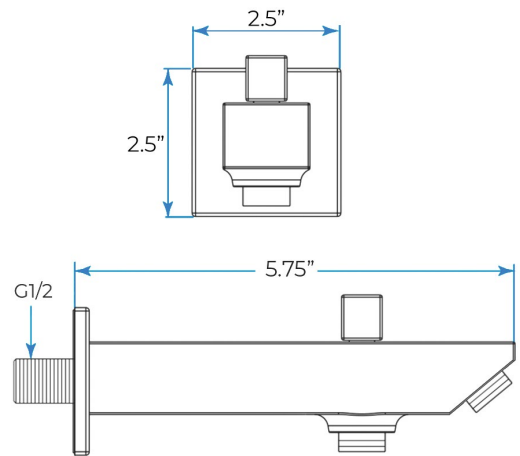

- Shower Panel /Hose Material: 304 Stainless Steel
- Shower Head Size: 800*600 mm
- Showerheads Install: Embedded Ceiling Mounted
- Concealed Mixer Install: Wall-Mounted
- LED Shower Head Functions: Rainfall, Waterfall, Mist
- Water Pressure: 0.3 MPA
- Water Flow: 16L/min~28L/min
- Shower Accessories Material: Brass
- LED Light: Need to Connect Power
- Shower Hose Length: 1.5M
- AC: 100-265V 50/60Hz
- Music: Need Bluetooth

Touch Panel Control

All dimensions and specifications are nominal and may vary. Use actual products for accuracy in critical situations.

Shower Mixer

Product shown is only for installation display purpose

Hand Shower

Shower Mixer Connections

Spout

Body Jet

FEATURES

- Material: Brass
- Base Plate Height: 5-1/8"
- Base Plate Width: 5-1/8"
- Jet Surface Area: 3-1/8"
- Surface Depth: 1/4"
- Adjustment Angle: 5°
- Male NPT Connection: 1/2"
- Maximum Flow Rate: 2.5 GPM (9.5L/min) max @ 80 psi