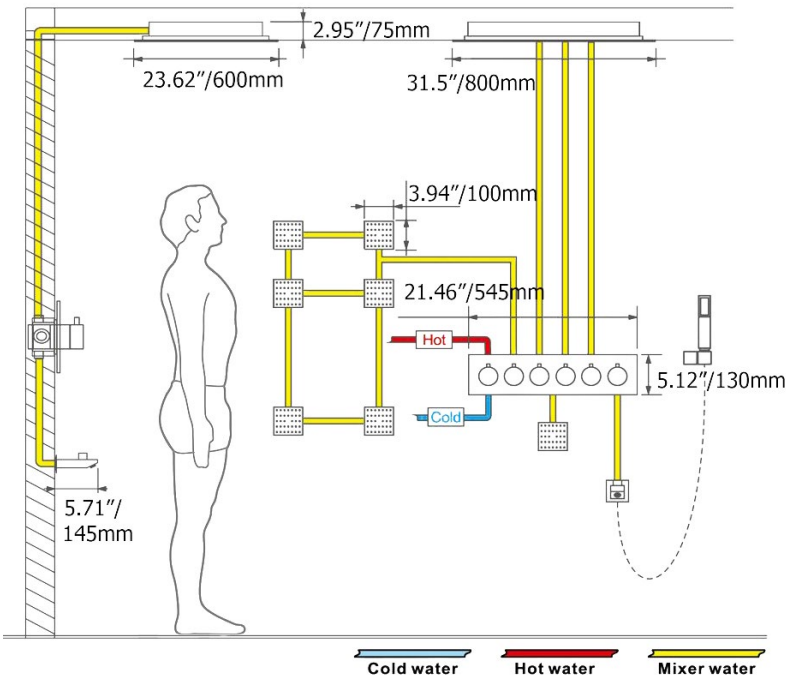

WATERFALL RAINFALL MIST THERMOSTATIC LED TOUCH PANEL CONTROLLED RECESSED CEILING MOUNT GOLD SHOWER SYSTEM WITH JETTED BODY SPRAYS AND HAND SHOWER SPECIFICATIONS

Shower Head

Product shown is only for installation display purpose

- Shower Panel /Hose Material: 304 Stainless Steel
- Shower Head Size: 800*600 mm
- Showerheads Install: Embedded Ceiling Mounted
- Concealed Mixer Install: Wall-Mounted
- LED Shower Head Functions: Rainfall, Waterfall, Mist
- Water Pressure: 0.3 MPA
- Water Flow: 16L/min~28L/min
- Shower Accessories Material: Brass
- LED Light: Need to Connect Power
- Shower Hose Length: 1.5M
- AC: 100-265V 50/60Hz
- Music: Need Bluetooth

Touch Panel Control

All dimensions and specifications are nominal and may vary. Use actual products for accuracy in critical situations.

Shower Mixer

Product shown is only for installation display purpose

Hand Shower

Shower Mixer Connections

Spout

Body Jet

FEATURES

- Material: Brass
- Base Plate Height: 5-1/8"
- Base Plate Width: 5-1/8"
- Jet Surface Area: 3-1/8"
- Surface Depth: 1/4"
- Adjustment Angle: 5°
- Male NPT Connection: 1/2"
- Maximum Flow Rate: 2.5 GPM (9.5L/min) max @ 80 psi