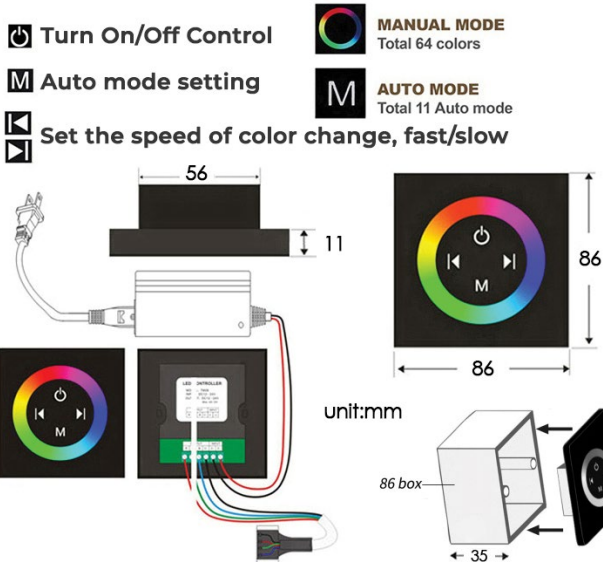

WATERFALL RAINFALL MIST THERMOSTATIC LED TOUCH PANEL CONTROLLED RECESSED CEILING MOUNT GOLD SHOWER SYSTEM WITH JETTED BODY SPRAYS AND HAND SHOWER SPECIFICATIONS

Shower Head

Product shown is only for installation display purpose

- Shower Panel /Hose Material: 304 Stainless Steel
- Shower Head Size: 800*600 mm
- Showerheads Install: Embedded Ceiling Mounted
- Concealed Mixer Install: Wall-Mounted
- LED Shower Head Functions: Rainfall, Waterfall, Mist
- Water Pressure: 0.3 MPA
- Water Flow: 16L/min~28L/min
- Shower Accessories Material: Brass
- LED Light: Need to Connect Power
- Shower Hose Length: 1.5M
- AC: 100-265V 50/60Hz
- Music: Need Bluetooth

Touch Panel Control

All dimensions and specifications are nominal and may vary. Use actual products for accuracy in critical situations.

Shower Mixer

Product shown is only for installation display purpose

Hand Shower

Shower Mixer Connections

Spout

Body Jet

FEATURES

- Material: Brass
- Base Plate Height: 5-1/8"
- Base Plate Width: 5-1/8"
- Jet Surface Area: 3-1/8"
- Surface Depth: 1/4"
- Adjustment Angle: 5°
- Male NPT Connection: 1/2"
- Maximum Flow Rate: 2.5 GPM (9.5L/min) max @ 80 psi