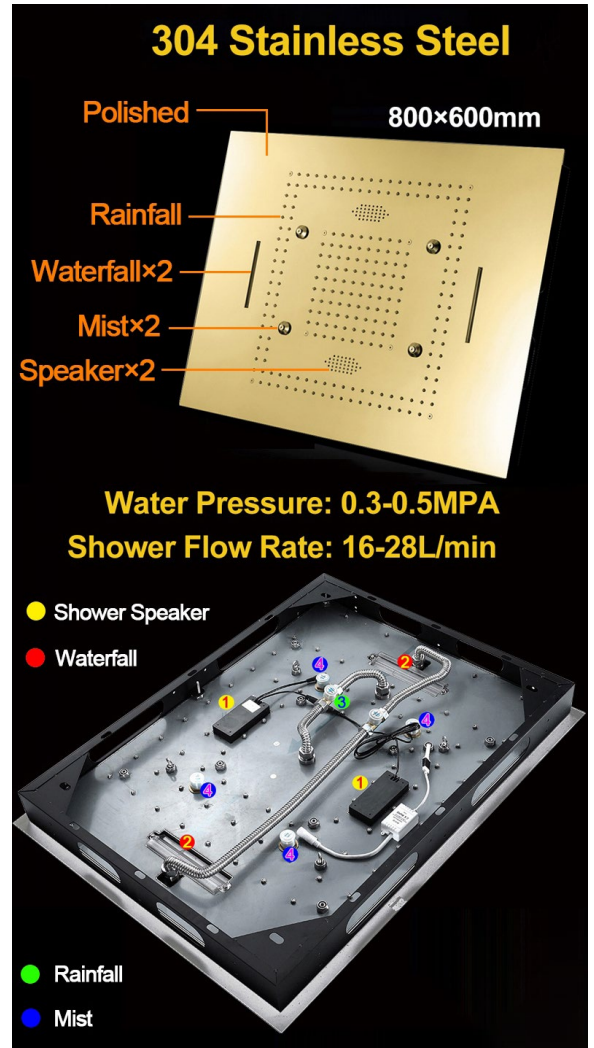

WATERFALL RAINFALL MIST THERMOSTATIC LED TOUCH PANEL CONTROLLED RECESSED CEILING MOUNT GOLD SHOWER SYSTEM WITH JETTED BODY SPRAYS AND HAND SHOWER SPECIFICATIONS

Shower Head

Product shown is only for installation display purpose

- Shower Panel /Hose Material: 304 Stainless Steel
- Shower Head Size: 800*600 mm
- Showerheads Install: Embedded Ceiling Mounted
- Concealed Mixer Install: Wall-Mounted
- LED Shower Head Functions: Rainfall, Waterfall, Mist
- Water Pressure: 0.3 MPA
- Water Flow: 16L/min~28L/min
- Shower Accessories Material: Brass
- LED Light: Need to Connect Power
- Shower Hose Length: 1.5M
- AC: 100-265V 50/60Hz
- Music: Need Bluetooth

Touch Panel Control

All dimensions and specifications are nominal and may vary. Use actual products for accuracy in critical situations.

Shower Mixer

Product shown is only for installation display purpose

Hand Shower

Shower Mixer Connections

Spout

Body Jet

FEATURES

- Material: Brass
- Base Plate Height: 5-1/8"
- Base Plate Width: 5-1/8"
- Jet Surface Area: 3-1/8"
- Surface Depth: 1/4"
- Adjustment Angle: 5°
- Male NPT Connection: 1/2"
- Maximum Flow Rate: 2.5 GPM (9.5L/min) max @ 80 psi