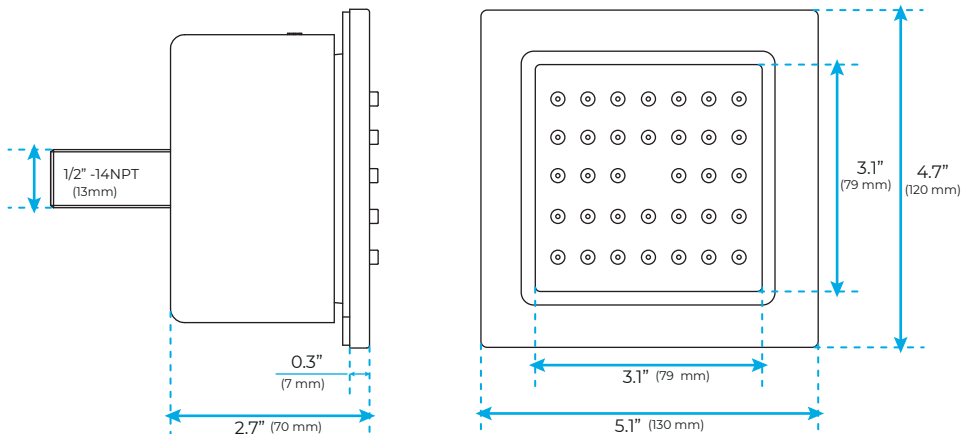

- Shower Panel /Hose Material: 304 Stainless Steel
- Shower Head Size: 800*600 mm
- Showerheads Install: Embedded Ceiling Mounted
- Concealed Mixer Install: Wall-Mounted
- LED Shower Head Functions: Rainfall, Waterfall, Mist
- Water Pressure: 0.3 MPA
- Water Flow: 16L/min~28L/min
- Shower Accessories Material: Brass
- LED Light: Need to Connect Power
- Shower Hose Length: 1.5M
- AC: 100-265V 50/60Hz
- Music: Need Bluetooth

Touch Panel Control

All dimensions and specifications are nominal and may vary. Use actual products for accuracy in critical situations.

Shower Mixer

Product shown is only for installation display purpose

Hand Shower

Shower Mixer Connections

Spout

Body Jet

FEATURES

- Material: Brass
- Base Plate Height: 5-1/8"
- Base Plate Width: 5-1/8"
- Jet Surface Area: 3-1/8"
- Surface Depth: 1/4"
- Adjustment Angle: 5°
- Male NPT Connection: 1/2"
- Maximum Flow Rate: 2.5 GPM (9.5L/min) max @ 80 psi