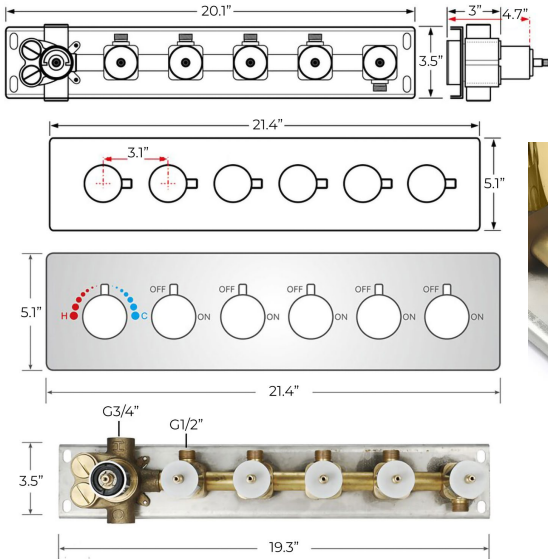

WATERFALL RAINFALL MIST THERMOSTATIC LED TOUCH PANEL CONTROLLED RECESSED CEILING MOUNT GOLD SHOWER SYSTEM WITH JETTED BODY SPRAYS AND HAND SHOWER SPECIFICATIONS

Shower Head

Product shown is only for installation display purpose

- Shower Panel /Hose Material: 304 Stainless Steel
- Shower Head Size: 800*600 mm
- Showerheads Install: Embedded Ceiling Mounted
- Concealed Mixer Install: Wall-Mounted
- LED Shower Head Functions: Rainfall, Waterfall, Mist
- Water Pressure: 0.3 MPA
- Water Flow: 16L/min~28L/min
- Shower Accessories Material: Brass
- LED Light: Need to Connect Power
- Shower Hose Length: 1.5M
- AC: 100-265V 50/60Hz
- Music: Need Bluetooth

Touch Panel Control

All dimensions and specifications are nominal and may vary. Use actual products for accuracy in critical situations.

Shower Mixer

Product shown is only for installation display purpose

Hand Shower

Shower Mixer Connections

Spout

Body Jet

FEATURES

- Material: Brass
- Base Plate Height: 5-1/8"
- Base Plate Width: 5-1/8"
- Jet Surface Area: 3-1/8"
- Surface Depth: 1/4"
- Adjustment Angle: 5°
- Male NPT Connection: 1/2"
- Maximum Flow Rate: 2.5 GPM (9.5L/min) max @ 80 psi